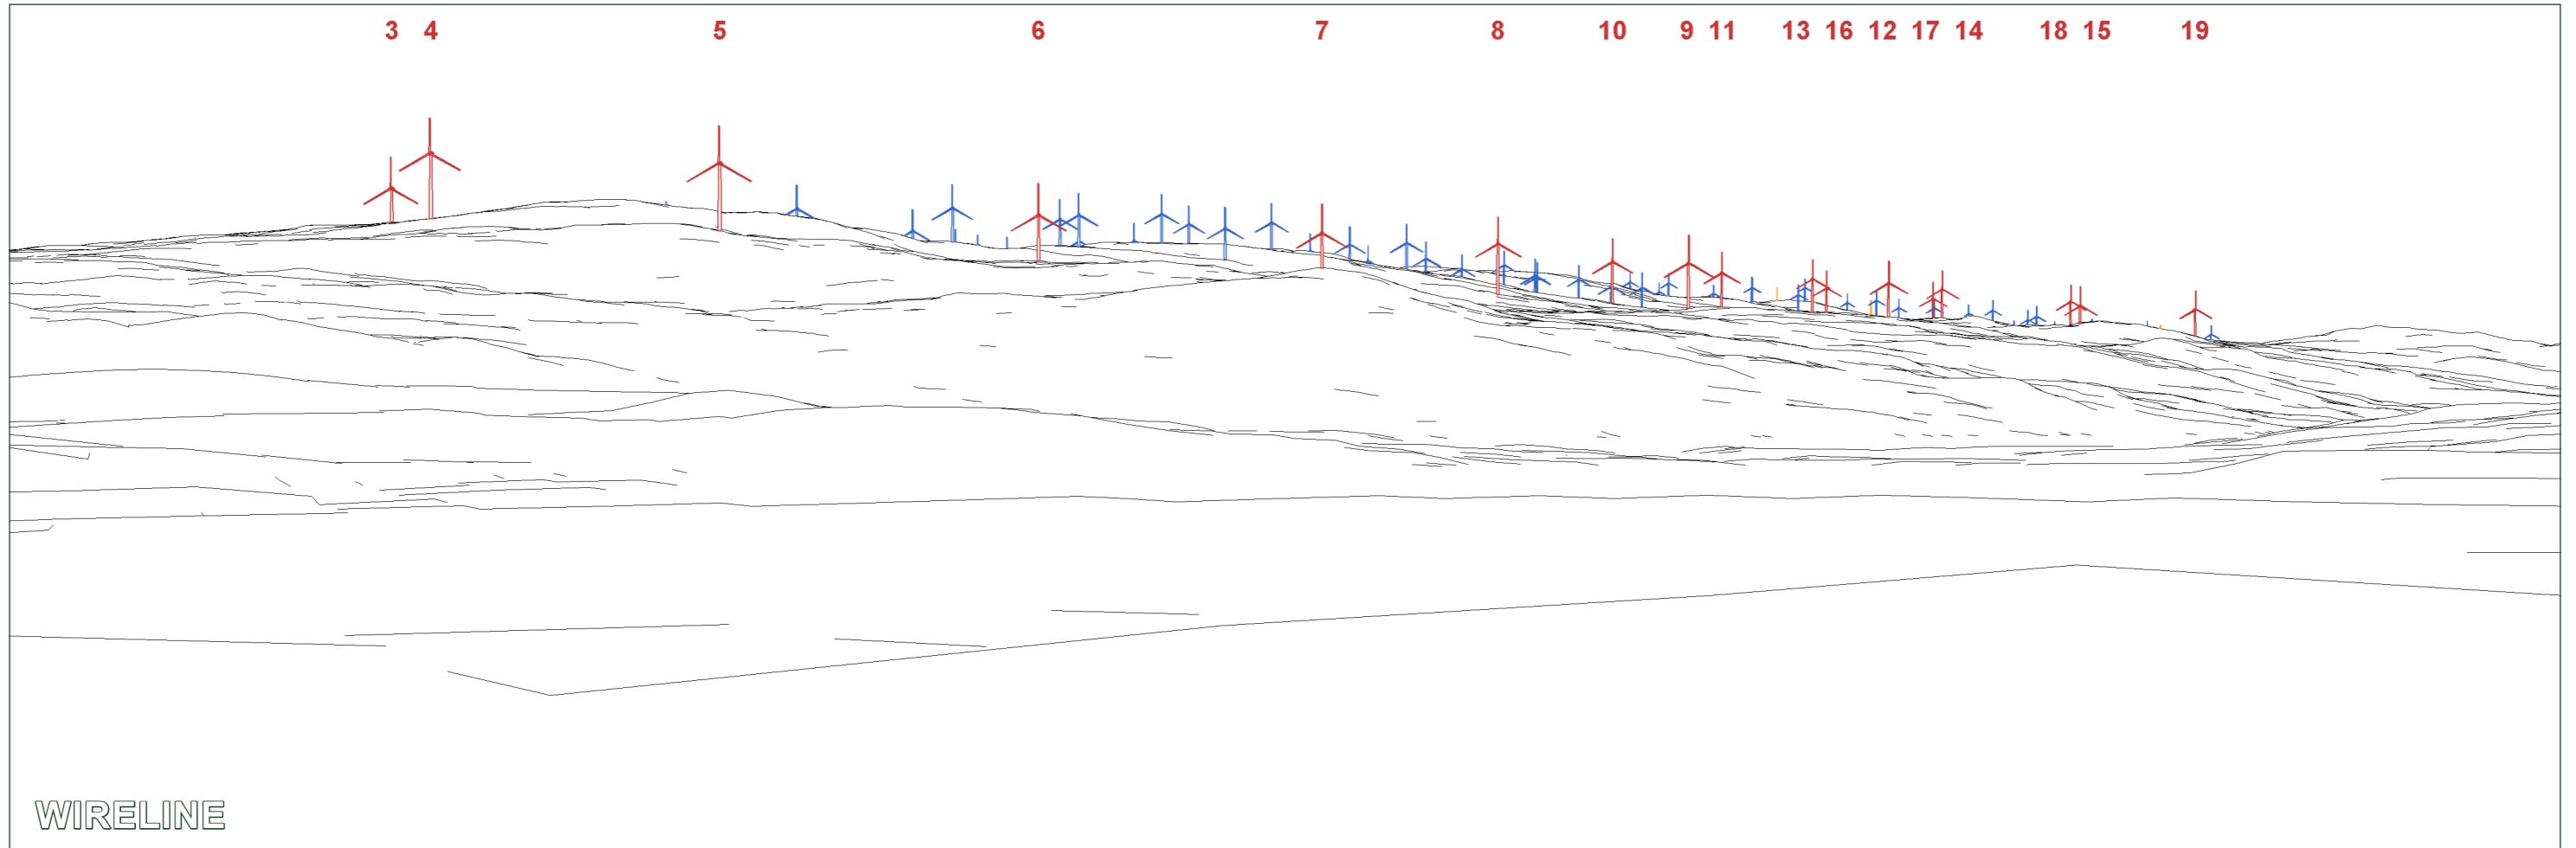

Contains OS data © Crown copyright and database rights 2025 [Ordnance Survey License AC0000808122]

PHOTOMONTAGE

Viewpoint 15: Scottish National Trail near Greenfield

Distance to nearest turbine: 3816m Camera: Nikon D750 Focal length: 50mm vertical (27°) x 28mm horizontal (65.5°) Camera height: 1.5m AGL Date: 09/01/2025 Time: 13:54

Viewpoint 15: Scottish National Trail near Greenfield

Distance to nearest turbine: 3816m Camera: Nikon D750 Focal length: 50mm vertical (27°) x 28mm horizontal (65.5°) Camera height: 1.5m AGL Date: 09/01/2025 Time: 13:54

Viewpoint 15: Scottish National Trail near Greenfield

Distance to nearest turbine: 3816m Camera: Nikon D750 Focal length: 50mm Camera height: 1.5m AGL Date: 09/01/2025 Time: 13:54

When viewed at a comfortable arm's length (approx. 500mm), this printed image is representative of our detailed central vision, but is not representative of scale and distance.

Viewpoint 15: Scottish National Trail near Greenfield

Distance to nearest turbine: 3816m Camera: Nikon D750 Focal length: 75mm Camera height: 1.5m AGL Date: 09/01/2025 Time: 13:54

When viewed at a comfortable arm's length (approx. 500mm), this printed image is representative of our detailed central vision, but is not representative of scale and distance.